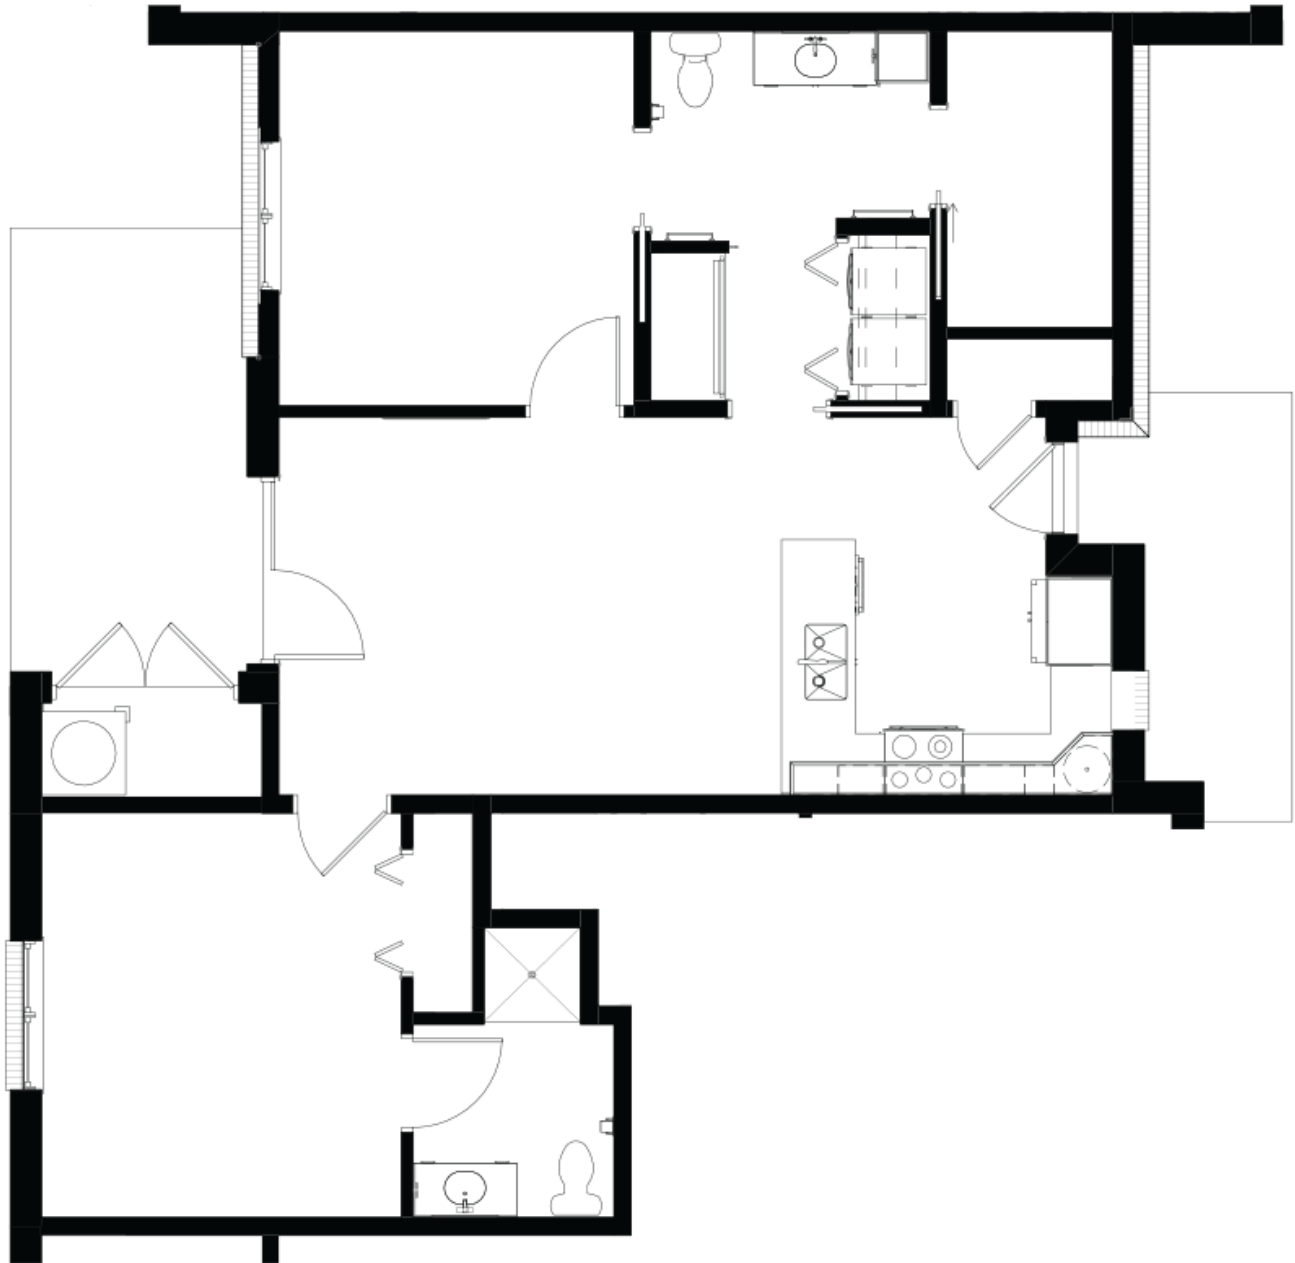

Bluebird

The Courtyards at RoseCrest

2 Bed / 2 Bath | 990 sq. ft.

General (864) 599-8600 | rosecrest.org

Floor plans may vary slightly. Not drawn to scale.

Bluebird

The Courtyards at RoseCrest

2 Bed / 2 Bath | 990 sq. ft.

General (864) 599-8600 | rosecrest.org

Floor plans may vary slightly. Not drawn to scale.