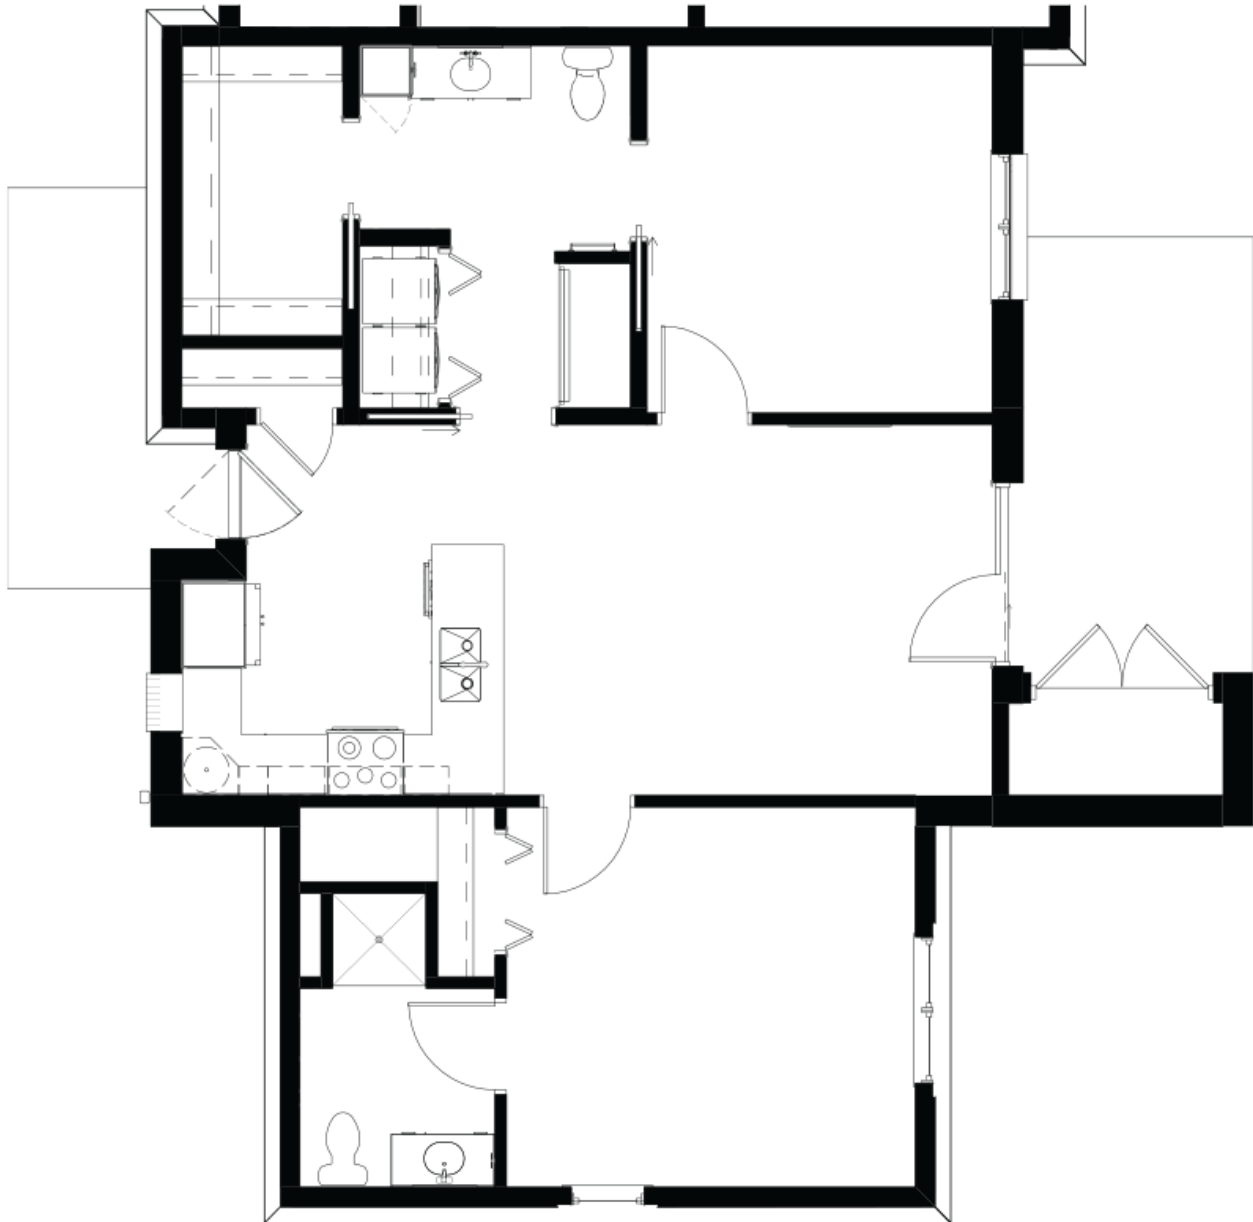

Cardinal

The Courtyards at RoseCrest

2 Bed / 2 Bath | 1011 sq. ft.

General (864) 599-8600 | rosecrest.org

Floor plans may vary slightly. Not drawn to scale.

Cardinal

The Courtyards at RoseCrest

2 Bed / 2 Bath | 1011 sq. ft.

General (864) 599-8600 | rosecrest.org

Floor plans may vary slightly. Not drawn to scale.