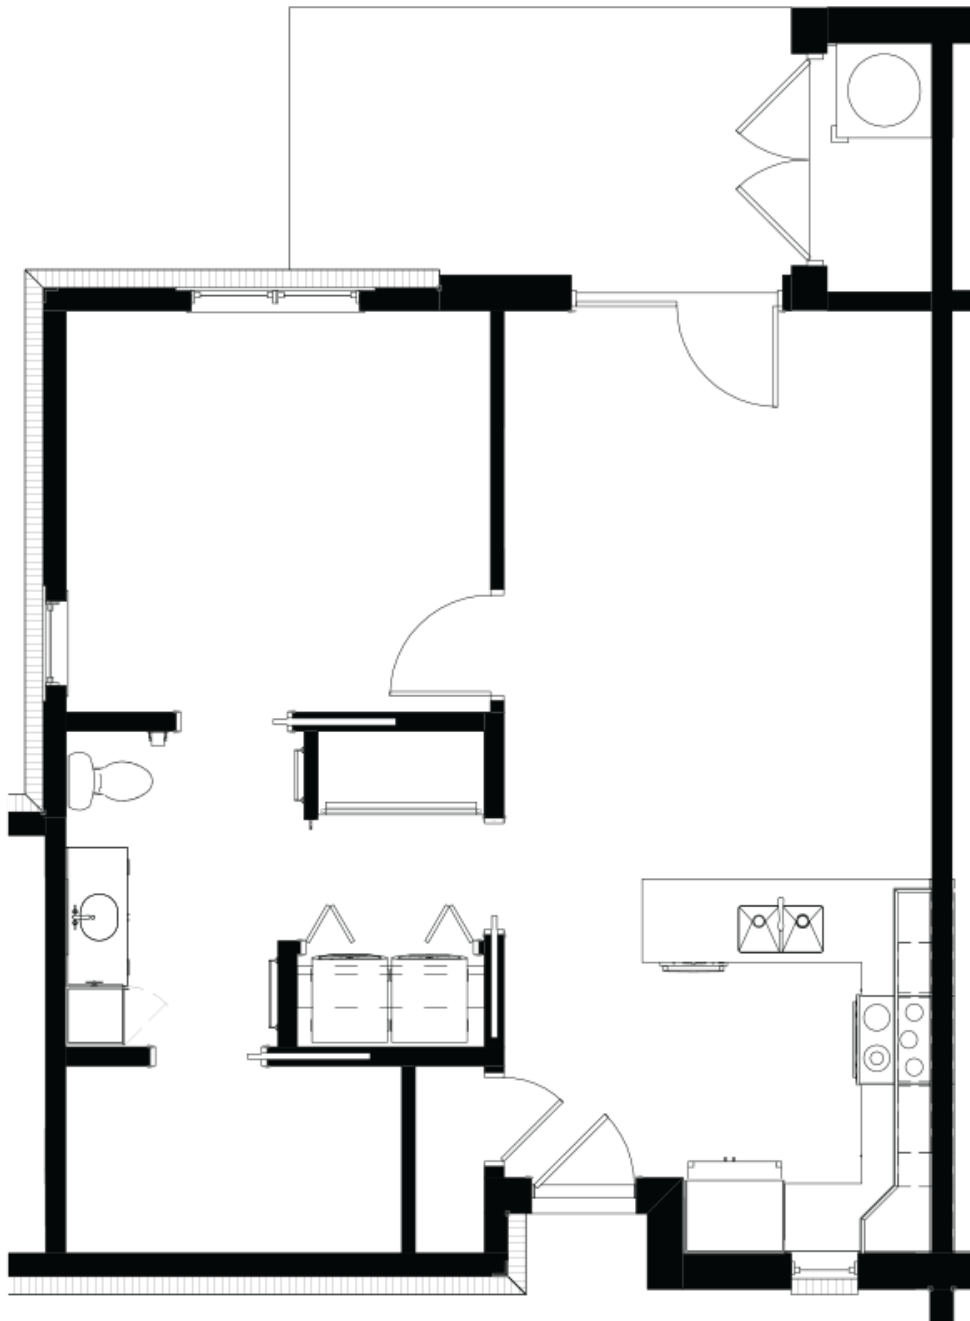

Wren

The Courtyards at RoseCrest

1 Bed / 1 Bath | 740 sq. ft.

General (864) 599-8600 | rosecrest.org

Floor plans may vary slightly. Not drawn to scale.

1 Bed / 1 Bath | 740 sq. ft.

General (864) 599-8600 | rosecrest.org

Floor plans may vary slightly. Not drawn to scale.